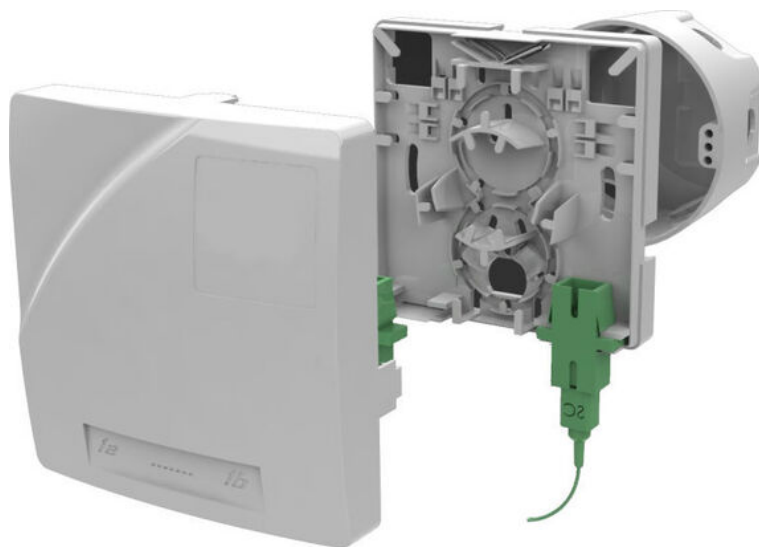

Fibre outlets indoor

DESCRIPTION

Fiber outlets or customer termination boxes are used for termination of fiber optic cables inside the premises. Available in different types and designs depending on the number of fibers to be installed and requirements on design and safety. Could be customized with pre-installed accessories according to customers specific needs.

Product number	Product name
5053106	ORM1 Optical Socket 2xSCS/LCD
5053125	Mini-Socket Optical Outlet 2xSCD
5053126	FTB-2Q Optical Outlet 2xSCS/LCD
5052123	ORM1 Optical Socket 2xSCS incl. 1xSCU adaptor, pigtail and patch 0.5m
5053110	CTB PTO ONE Optical Outlet 2xSCS/LCD
5053127	FTB-2Q Optical Outlet 2xSCS incl. 1xSCU adaptor, pigtail and patch
5053111	CTB PTO ONE Optical Outlet 2xSCS incl. 1xSCU adaptor
5053112	CTB PTO ONE Optical Outlet 2xSCS incl. 1xSCU adapter and pigtail
5053113	CTB PTO ONE Optical Outlet 2xSCS incl. 1xSCA adaptor
5053114	CTB PTO ONE Optical Outlet 2xSCS incl. 1xSCA adaptor and pigtail
5052192	Fiber Optical outlet for DIN mounting 2xSCS/LCS WHITE