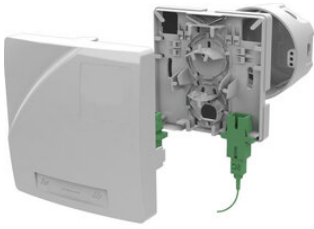

Fibre outlets indoor

DESCRIPTION

Fiber outlets or customer termination boxes are used for termination of fiber optic cables inside the premises. Available in different types and designs depending on the number of fibers to be installed and requirements on design and safety. Could be customized with pre-installed accessories according to customer's specific needs.

| Product number | Product name |
|----------------|---|
| 5053106 | ORM1 Optical Socket 2xSCS/LCD |
| 5053125 | Mini-Socket Optical Outlet 2xSCD |
| 5053126 | FTB-2Q Optical Outlet 2xSCS/LCD |
| 5052123 | ORM1 Optical Socket 2xSCS incl. 1xSCU adaptor, pigtail and patch 0.5m |
| 5053110 | CTB PTO ONE Optical Outlet 2xSCS/LCD |
| 5053127 | FTB-2Q Optical Outlet 2xSCS incl. 1xSCU adaptor, pigtail and patch |
| 5053111 | CTB PTO ONE Optical Outlet 2xSCS incl. 1xSCU adaptor |
| 5053112 | CTB PTO ONE Optical Outlet 2xSCS incl. 1xSCU adapter and pigtail |
| 5053113 | CTB PTO ONE Optical Outlet 2xSCS incl. 1xSCA adapter |
| 5053114 | CTB PTO ONE Optical Outlet 2xSCS incl. 1xSCA adaptor and pigtail |
| 5052192 | Fiber Optical outlet for DIN mounting 2xSCS/LCS WHITE |