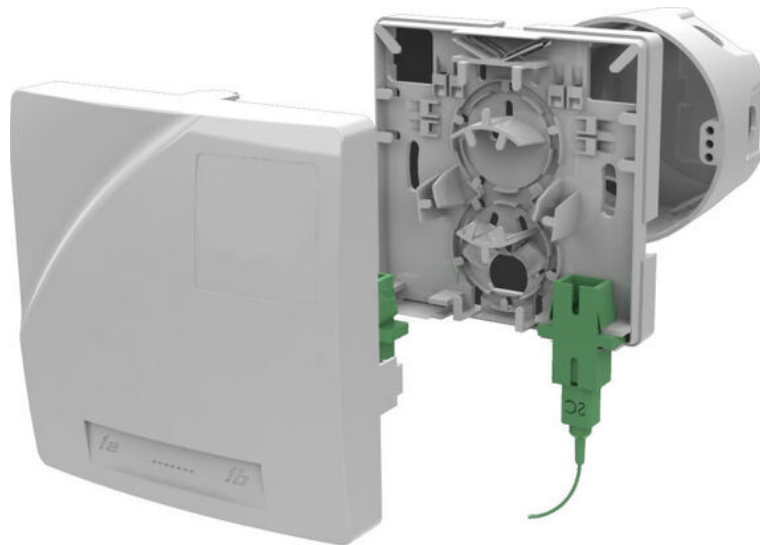

Fibre outlets indoor

DESCRIPTION

Fiber outlets or customer termination boxes are used for termination of fiber optic cables inside the premises. Available in different types and designs depending on the number of fibers to be installed and requirements on design and safety. Could be customized with pre-installed accessories according to customer's specific needs.

| Product number | Product name |
|----------------|---|
| 5053106 | ORM1 Optical Socket 2xSCS/LCD |
| 5053125 | Mini-Socket Optical Outlet 2xSCD |
| 5053126 | FTB-2Q Optical Outlet 2xSCS/LCD |
| 5052123 | ORM1 Optical Socket 2xSCS incl. 1xSCU adaptor, pigtail and patch 0.5m |
| 5053110 | CTB PTO ONE Optical Outlet 2xSCS/LCD |
| 5053127 | FTB-2Q Optical Outlet 2xSCS incl. 1xSCU adaptor, pigtail and patch |
| 5053111 | CTB PTO ONE Optical Outlet 2xSCS incl. 1xSCU adaptor |
| 5053112 | CTB PTO ONE Optical Outlet 2xSCS incl. 1xSCU adapter and pigtail |
| 5053113 | CTB PTO ONE Optical Outlet 2xSCS incl. 1xSCA adapter |
| 5053114 | CTB PTO ONE Optical Outlet 2xSCS incl. 1xSCA adaptor and pigtail |
| 5052192 | Fiber Optical outlet for DIN mounting 2xSCS/LCS WHITE |