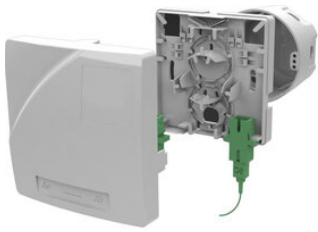

Fibre outlets indoor

DESCRIPTION

Fiber outlets or customer termination boxes are used for termination of fiber optic cables inside the premises. Available in different types and designs depending on the number of fibers to be installed and requirements on design and safety. Could be customized with pre-installed accessories according to customers specific needs.

Product number	Product name
5053106	ORM1 Optical Socket 2xSCS/LCD
5053125	Mini-Socket Optical Outlet 2xSCD
5053126	FTB-2Q Optical Outlet 2xSCS/LCD
5052123	ORM1 Optical Socket 2xSCS incl. 1xSCU adaptor, pigtail and patch 0.5m
5053110	CTB PTO ONE Optical Outlet 2xSCS/LCD
5053127	FTB-2Q Optical Outlet 2xSCS incl. 1xSCU adaptor, pigtail and patch
5053111	CTB PTO ONE Optical Outlet 2xSCS incl. 1xSCU adaptor
5053112	CTB PTO ONE Optical Outlet 2xSCS incl. 1xSCU adapter and pigtail
5053113	CTB PTO ONE Optical Outlet 2xSCS incl. 1xSCA adaptor
5053114	CTB PTO ONE Optical Outlet 2xSCS incl. 1xSCA adaptor and pigtail
5052192	Fiber Optical outlet for DIN mounting 2xSCS/LCS WHITE