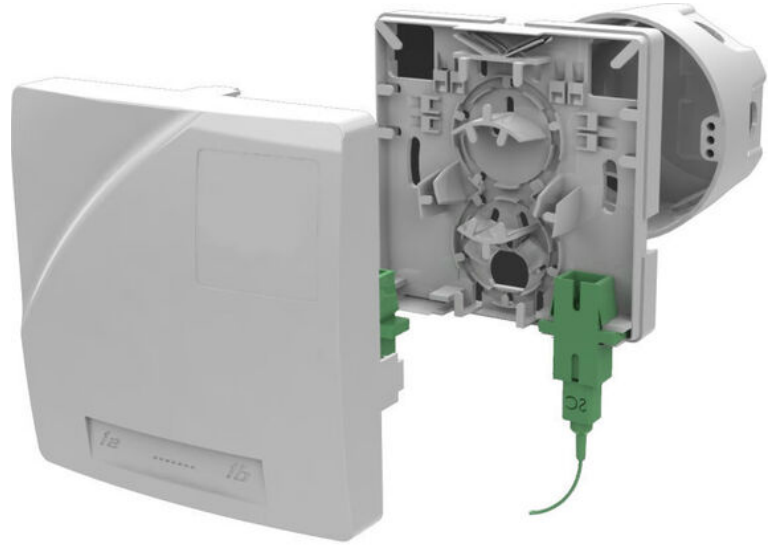

Fibre outlets indoor

DESCRIPTION

Fiber outlets or customer termination boxes are used for termination of fiber optic cables inside the premises. Available in different types and designs depending on the number of fibers to be installed and requirements on design and safety. Could be customized with pre-installed accessories according to customers specific needs.

Product number	Product name
5053106	ORM1 Optical Socket 2xSCS/LCD
5053125	Mini-Socket Optical Outlet 2xSCD
5053126	FTB-2Q Optical Outlet 2xSCS/LCD
5052123	ORM1 Optical Socket 2xSCS incl. 1xSCU adaptor, pigtail and patch 0.5m
5053110	CTB PTO ONE Optical Outlet 2xSCS/LCD
5053127	FTB-2Q Optical Outlet 2xSCS incl. 1xSCU adaptor, pigtail and patch
5053111	CTB PTO ONE Optical Outlet 2xSCS incl. 1xSCU adaptor
5053112	CTB PTO ONE Optical Outlet 2xSCS incl. 1xSCU adapter and pigtail
5053113	CTB PTO ONE Optical Outlet 2xSCS incl. 1xSCA adaptor
5053114	CTB PTO ONE Optical Outlet 2xSCS incl. 1xSCA adaptor and pigtail
5052192	Fiber Optical outlet for DIN mounting 2xSCS/LCS WHITE